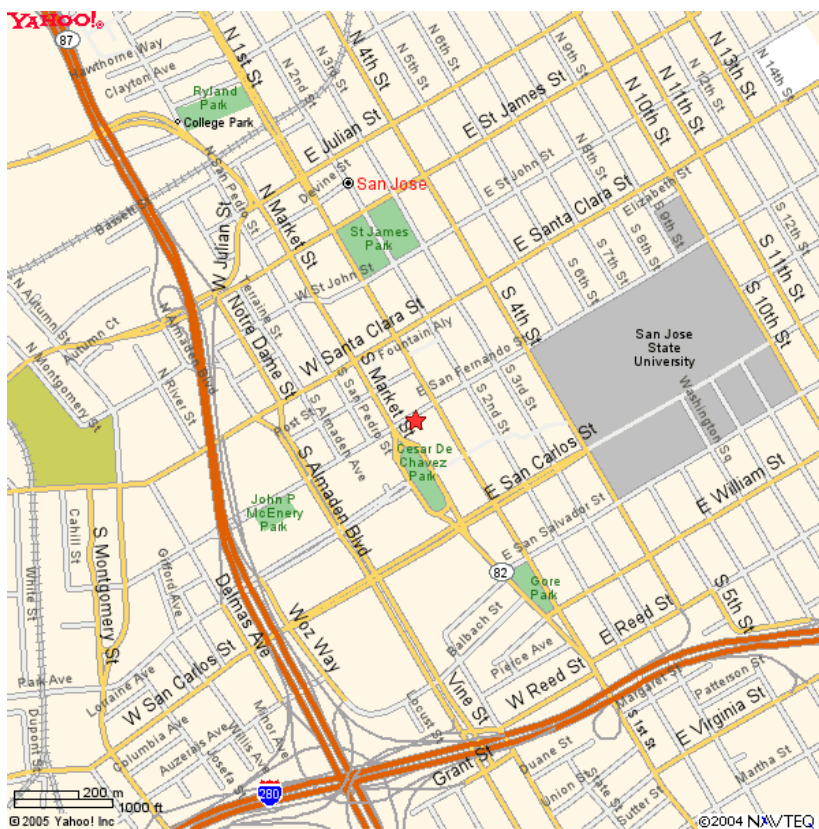

**Date & Time:** Friday mornings from 7:00 a.m. to 8:30 a.m.

**Cost:** \$10.00 meeting fee *(includes Continental breakfast)*

**Location:** **The Capital Club** — 17<sup>th</sup> Floor of the KnightRidder Building, Downtown San Jose  
**50 West San Fernando Street (between 1<sup>st</sup> & Market)**

*Validated parking available in the Fairmont Plaza garage, under the building*

**From the North:** Take I-280 South to Almaden/Vine St exit. Turn Left on Almaden Blvd. Turn Right on San Fernando St. The Fairmont Plaza parking garage is under the building.

**From the South:** Take Hwy 101 to I-280 N, then Hwy 87 N. Take the Santa Clara St. exit. Turn Right on Santa Clara St. Turn Right on Market St. Turn Left on San Fernando St. The Fairmont Plaza parking garage is under the building.